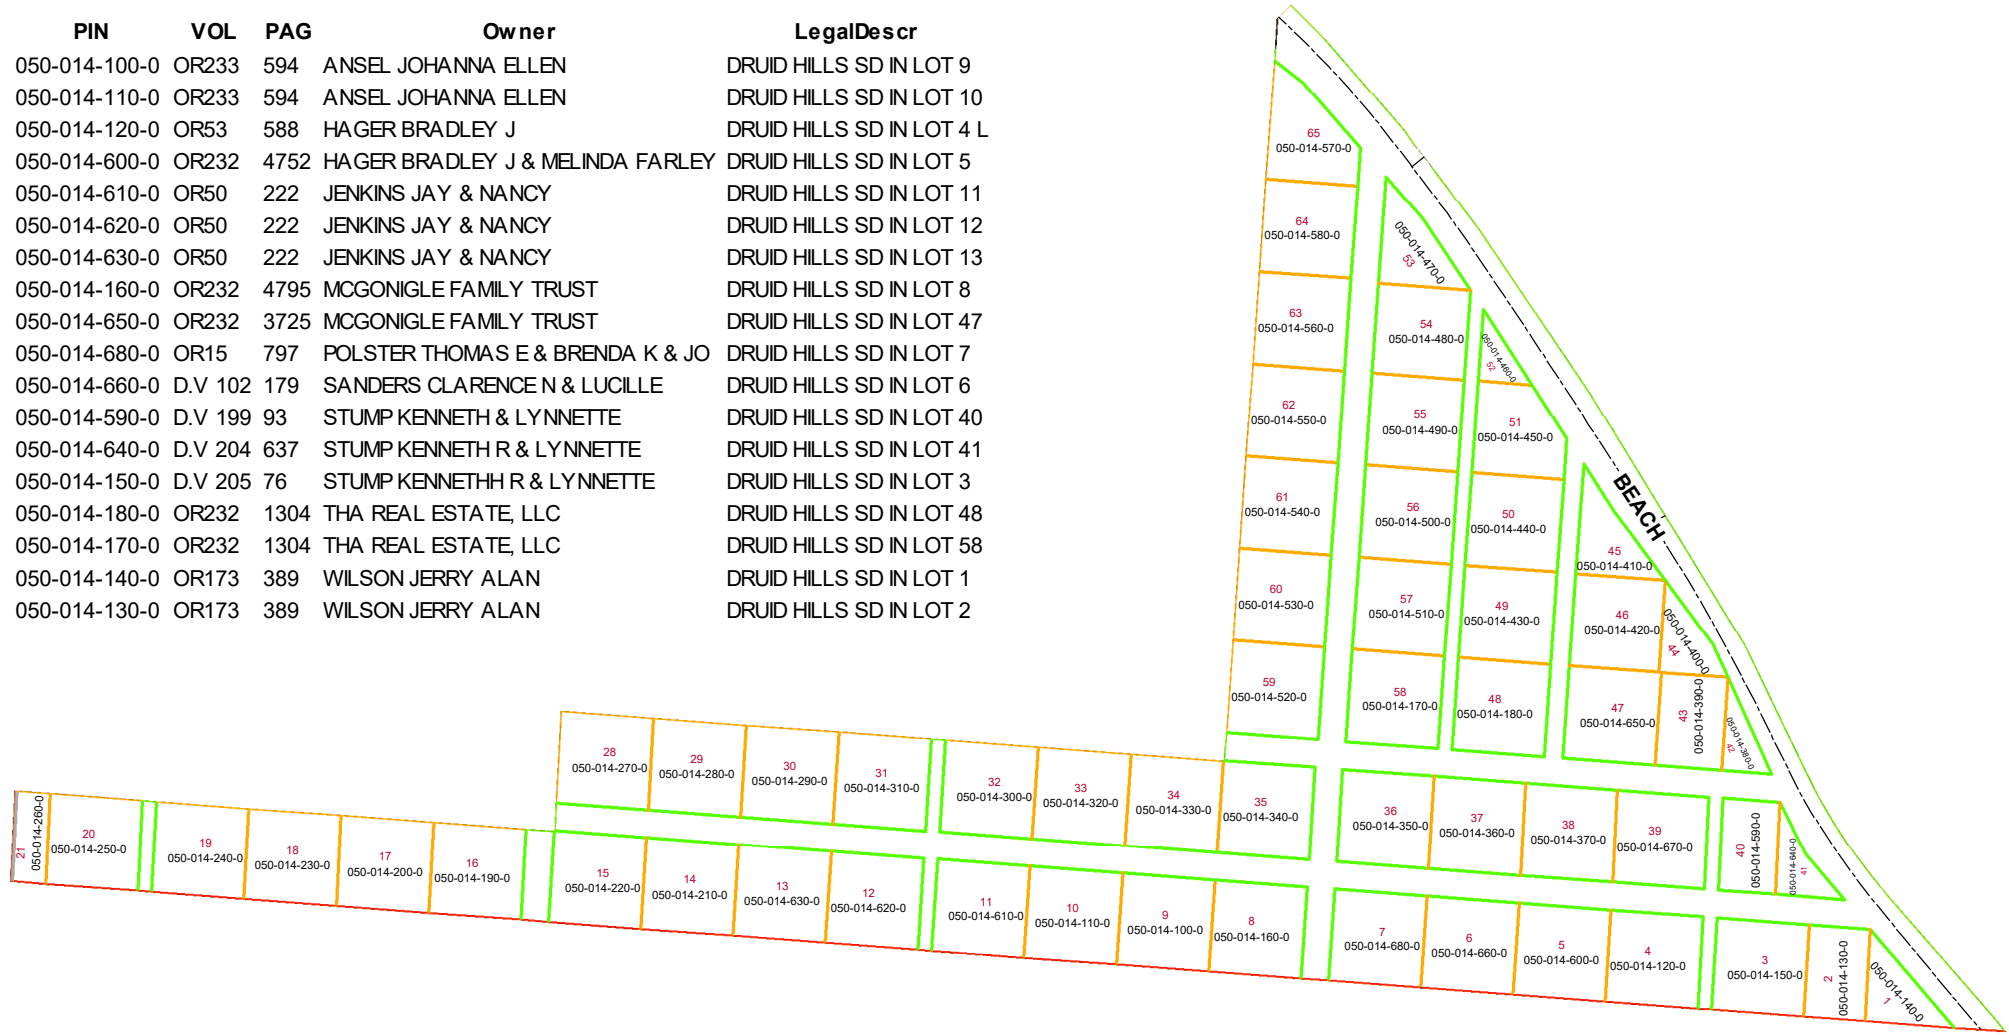

DRUID HILLS SUBDIVISION

HOMER TOWNSHIP SECTION 36 R13 TWP 7 MORGAN COUNTY, OH

PIN	VOL	PAG	Owner	LegalDescr
050-014-100-0	OR233	594	ANSEL JOHANNA ELLEN	DRUID HILLS SD IN LOT 9
050-014-110-0	OR233	594	ANSEL JOHANNA ELLEN	DRUID HILLS SD IN LOT 10
050-014-120-0	OR53	588	HAGER BRADLEY J	DRUID HILLS SD IN LOT 4 L
050-014-600-0	OR232	4752	HAGER BRADLEY J & MELINDA FARLEY	DRUID HILLS SD IN LOT 5
050-014-610-0	OR50	222	JENKINS JAY & NANCY	DRUID HILLS SD IN LOT 11
050-014-620-0	OR50	222	JENKINS JAY & NANCY	DRUID HILLS SD IN LOT 12
050-014-630-0	OR50	222	JENKINS JAY & NANCY	DRUID HILLS SD IN LOT 13
050-014-160-0	OR232	4795	MCGONIGLE FAMILY TRUST	DRUID HILLS SD IN LOT 8
050-014-650-0	OR232	3725	MCGONIGLE FAMILY TRUST	DRUID HILLS SD IN LOT 47
050-014-680-0	OR15	797	POLSTER THOMAS E & BRENDA K & JO	DRUID HILLS SD IN LOT 7
050-014-660-0	D.V 102	179	SANDERS CLARENCE N & LUCILLE	DRUID HILLS SD IN LOT 6
050-014-590-0	D.V 199	93	STUMP KENNETH & LYNNETTE	DRUID HILLS SD IN LOT 40
050-014-640-0	D.V 204	637	STUMP KENNETH R & LYNNETTE	DRUID HILLS SD IN LOT 41
050-014-150-0	D.V 205	76	STUMP KENNETH R & LYNNETTE	DRUID HILLS SD IN LOT 3
050-014-180-0	OR232	1304	THA REAL ESTATE, LLC	DRUID HILLS SD IN LOT 48
050-014-170-0	OR232	1304	THA REAL ESTATE, LLC	DRUID HILLS SD IN LOT 58
050-014-140-0	OR173	389	WILSON JERRY ALAN	DRUID HILLS SD IN LOT 1
050-014-130-0	OR173	389	WILSON JERRY ALAN	DRUID HILLS SD IN LOT 2

Boundaries

- Hidden (dotted line)
- Hydro (blue line)
- Roads (dashed line)
- County (thick grey line)
- Lot (orange line)
- Parcel (black line)
- ROW (green line)
- Section (red line)
- Township (dotted red line)
- Parcels (white box)